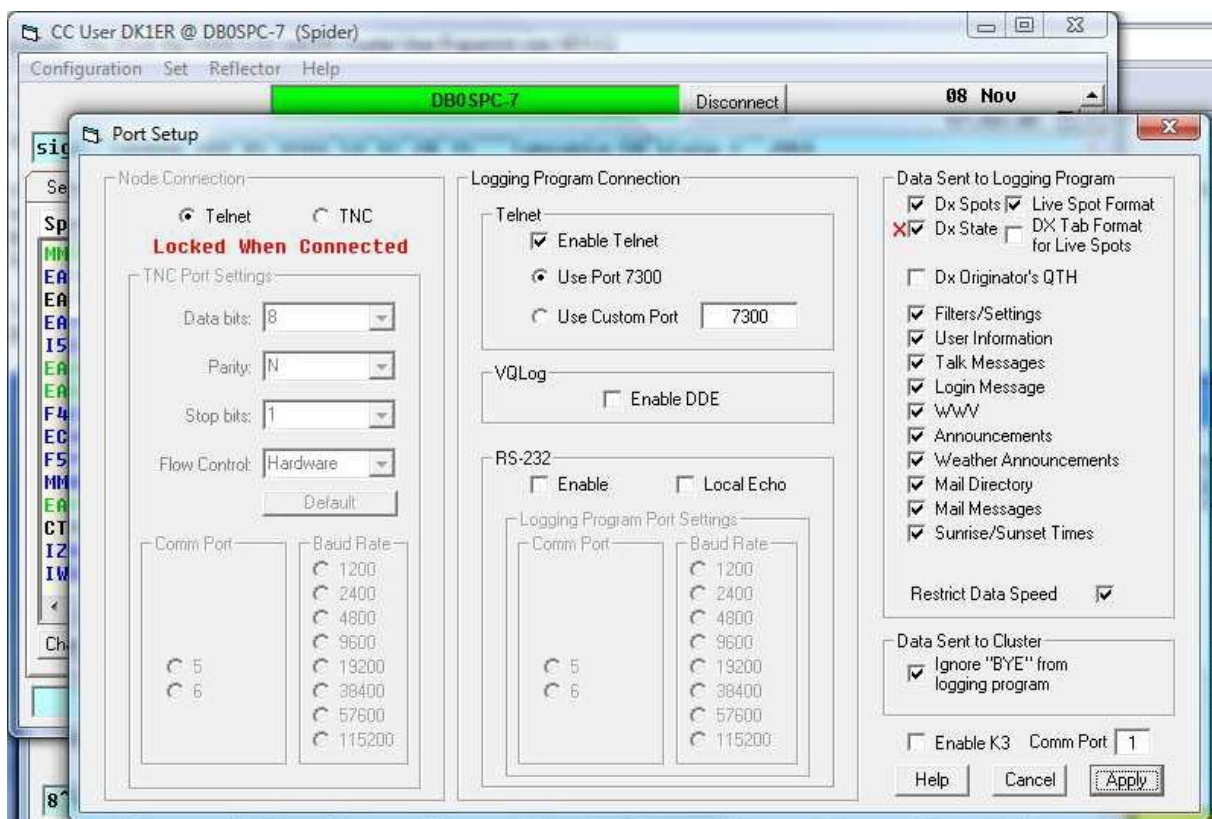

Use VE7CC DX-Cluster (CC Cluster) together with HAM-LOG.

You can find the software from VE7CC at URL www.bcdxc.org/ve7cc/ccc/cluster.htm

In addition you need the software HW VSP 3 – Virtual Serial Port:

(http://www.hw-group.com/products/hw_vsp/index_en.html)

Function: You will link a serial port (e.g. COM 3) to an IP-address with Port. Within ARUser the Telnet port 7300 will be switched on over 127.0.0.1.

Within HAM-LOG you use e.g. COM 3 for the Packet Radio configuration.

Both programs ARUser and HW VSP3 are freeware.

This idea came from Andreas, DK1ER, many thanks.

Here you will find 3 screen shots to explain the configuration.